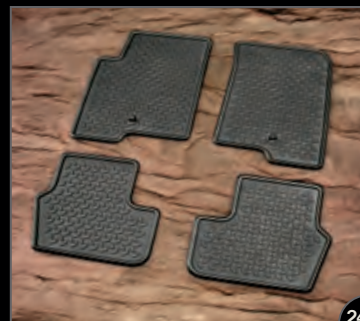

ACCESSORIES THAT GIVE YOU THE LATITUDE TO EXPLORE SOME LONGITUDE.

12. KATZKIN LEATHER INTERIORS.
Create your own stylish interior worthy of such a capable ride. Katzkin offers premium leather-trimmed packages with embroideries, piping, two-tones, suede, and much more in many different colors. Ask your dealer for more information.

13. VEHICLE COVER.
For protection against UV rays, dirt, and other pollutants, this custom cover features double-stitched seams and is constructed of a premium material that is washable and water resistant.

14. MOLDED SPLASH GUARDS.
Help protect your Compass from damage caused by gravel, salt, and road debris. Guards are constructed of a plastic and rubber composite to be strong, yet flexible.

15. DOOR SILL GUARDS.
Brighten up your doors with some stylish protection. Guards protect your door sills in stainless steel style and feature an embossed Compass logo.

16. AUTHENTIC JEEP® ACCESSORY EMBLEM.
Let everyone know that your accessories are the real deal. Metal appliqué has Black background and Silver lettering.

17. BLACK-TIE DECAL.
Complete your package by adding a little formality to a vehicle with a lot of functionality.

18. DOG BED CARGO AREA MAT.
Keep your canine comfortable while keeping your cargo area protected. Dog Bed cover removes easily for cleaning.

19. VERTICAL CONVENIENCE NET.
Helps keep your pet from entering the rear seat and passenger area.

20. FLOOR CONVENIENCE NET AND ENVELOPE NET.⁽¹⁾
These sturdy Black nylon nets are custom designed to fit the cargo area of your Compass and are sold together as a kit. Both nets remove easily when extra storage space is needed and are designed to fasten to tie-down loops to help keep loose items secure.

21. CARGO TOTE.⁽¹⁾
Organization makes a stand with this handy storage bin that can be divided into four compartments.

22. WATER-RESISTANT SEAT COVERS.
Black "wet-suit" material helps keep dirt and moisture off your seat surfaces. Front passenger-side cover has a handy seatback pocket. Covers are custom fit for front and rear seats.

23. PREMIUM CARPET FLOOR MATS.
Thick enough that you'll want to go barefoot, yet durable enough to take a pounding from the elements. Plush mats are available in Pebble Beige or Slate Gray and feature the Jeep logo.

24. SLUSH MATS.
Get in the groove with these mats that incorporate grooves to help prevent water, snow, and mud from damaging your vehicle's carpet. Mats feature unique design and the Jeep logo and are available in Pebble Beige or Slate Gray.

⁽¹⁾ Properly secure all cargo.

CHECK US OUT AT MOPAR.COM